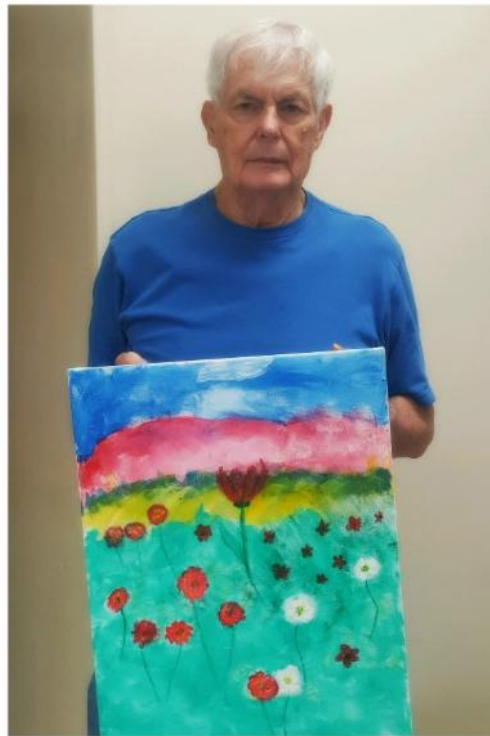

**Get in touch with your creative side, beginners
welcome!**

[Step-by-Step Canvas](#)